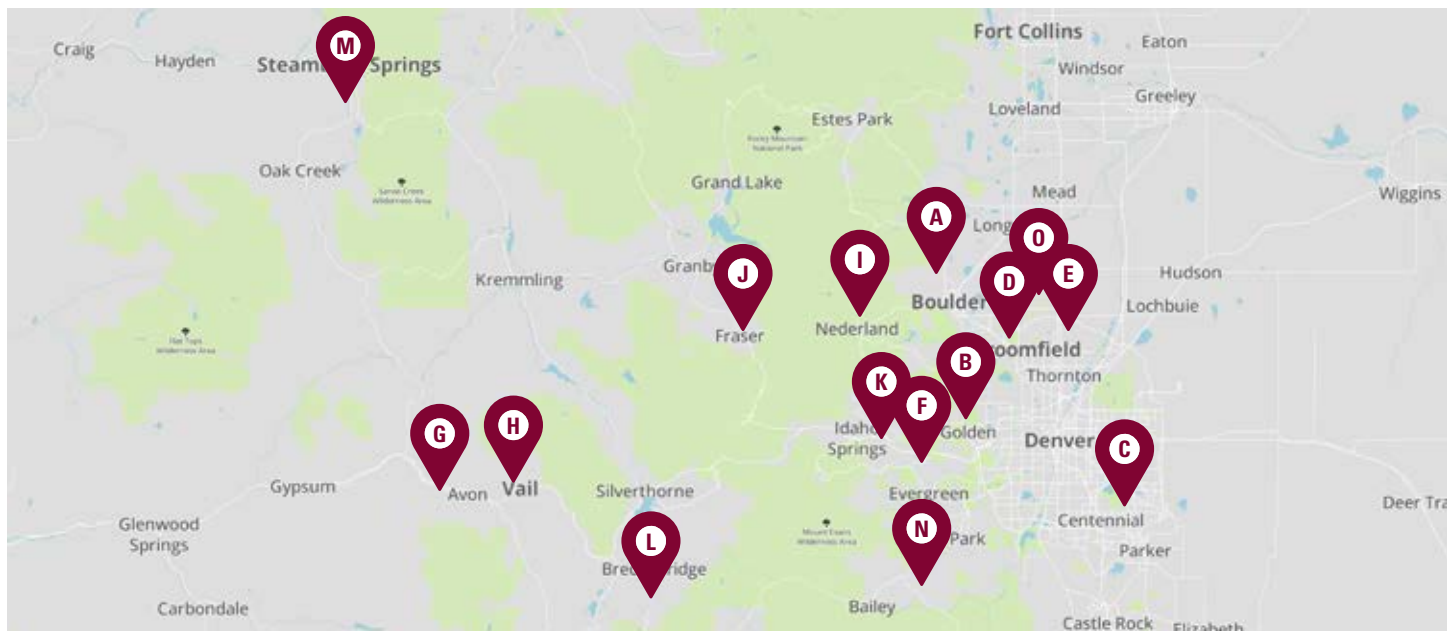

Drive-Up Hours

9:00 a.m.–5:00 p.m.
Monday through Friday

I CHERRY CREEK

55 Madison Street, #100
Denver, CO 80206
303.365.3870

Lobby Hours

9:00 a.m.–5:00 p.m.
Monday through Friday

J DOWNTOWN DENVER

1800 Larimer Street, #100
Denver, CO 80202
303.365.3800

FOOTHILL AND MOUNTAIN REGION LOCATIONS

A BOULDER

1611 Canyon Boulevard
Boulder, CO 80302
303.365.3890
Lobby Hours
9:00 a.m.–5:00 p.m.
Monday through Friday

B GOLDEN

770 Heritage Road
Golden, CO 80401
303.216.9999
Lobby Hours
9:00 a.m.–5:00 p.m.
Monday through Friday
Drive-Up Hours
8:30 a.m.–5:30 p.m.
Monday through Friday

C SOUTHEAST DENVER

13700 E. Arapahoe Road
Centennial, CO 80112
303.680.1600
Lobby Hours
8:30 a.m.–5:00 p.m.
Monday through Friday
Drive-Up Hours
8:00 a.m.–5:00 p.m.
Monday through Friday

D BROOMFIELD

2002 E. Coalton Road
Broomfield, CO 80027
303.460.4700
Lobby Hours
9:00 a.m.–5:00 p.m.
Monday through Friday
9:00 a.m.–Noon Saturday
Drive-Up Hours
8:30 a.m.–5:30 p.m.
Monday through Friday
9:00 a.m.–Noon Saturday

E LARKRIDGE

16501 Washington Street
Thornton, CO 80023
303.439.4800
Lobby Hours
9:00 a.m.–5:00 p.m.
Monday through Friday
Drive-Up Hours
8:30 a.m.–5:30 p.m.
Monday through Friday

F EVERGREEN

1248 Bergen Parkway
Evergreen, CO 80439
303.670.3200
Lobby Hours
9:00 a.m.–5:00 p.m.
Monday through Friday
Drive-Up Hours
8:30 a.m.–5:30 p.m.
Monday through Friday
9:00 a.m.–Noon Saturday