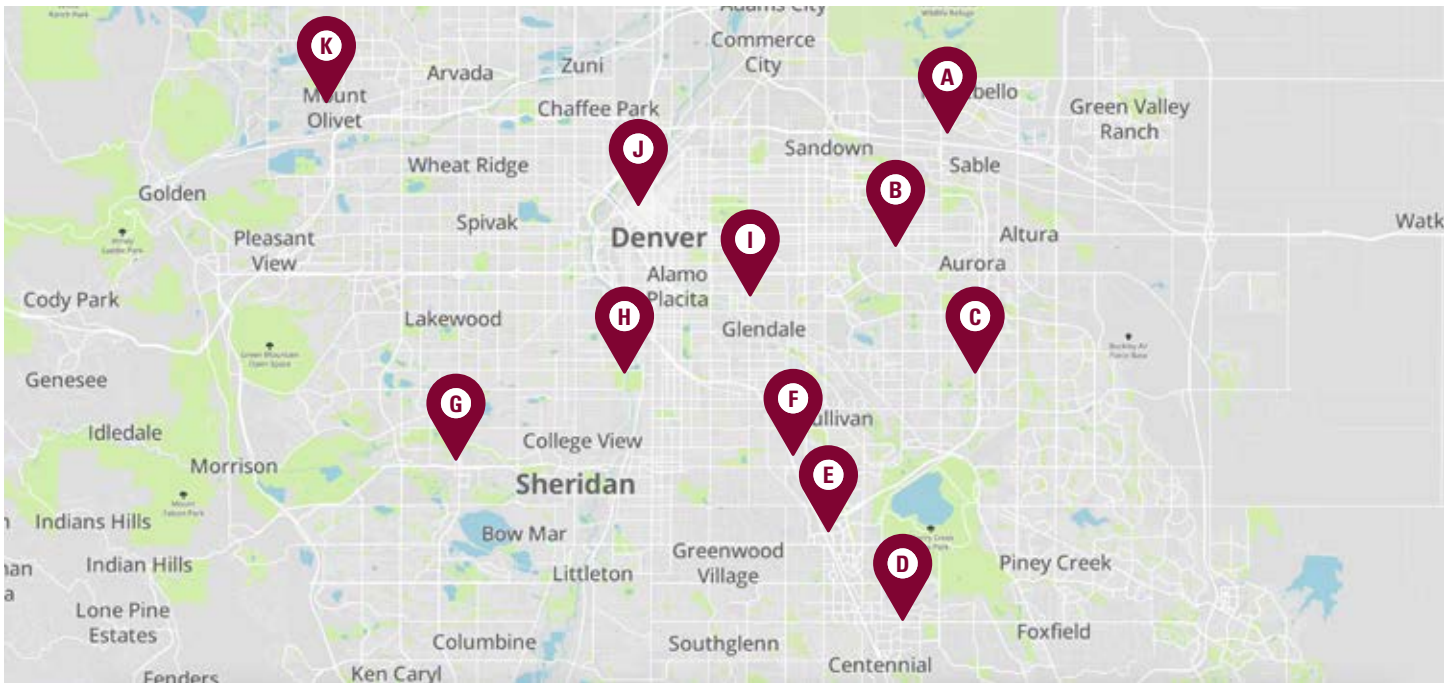

LOCATIONS AND INFORMATION

Beginning Monday, October 16, 2017, you will have access to these full-service Banking Centers.

DENVER METRO LOCATIONS

A PEORIA

12075 E. 45th Avenue
Denver, CO 80239
303.365.8000

C MISSISSIPPI

13731 E. Mississippi Avenue
Aurora, CO 80012
303.365.4000

Lobby Hours

9:00 a.m.–5:00 p.m.
Monday through Friday

Drive-Up Hours

8:00 a.m.–5:30 p.m.
Monday through Friday

D CENTENNIAL

10637 E. Briarwood Circle
Centennial, CO 80112
303.365.3850

Drive-Up Hours

9:00 a.m.–5:00 p.m.
Monday through Friday

I CHERRY CREEK

55 Madison Street, #100
Denver, CO 80206
303.365.3870

Lobby Hours

9:00 a.m.–5:00 p.m.
Monday through Friday

J DOWNTOWN DENVER

1800 Larimer Street, #100
Denver, CO 80202
303.365.3800

1744 Miner Street, PO Box 3309
Idaho Springs, CO 80452
303.567.2696
Lobby Hours
8:30 a.m.–5:00 p.m.
Monday through Friday
Drive-Up Hours
8:30 a.m.–5:30 p.m.
Monday through Friday

L BRECKENRIDGE

116 Lincoln Avenue, PO Box 6520
Breckenridge, CO 80424
970.453.4700
Lobby Hours
8:30 a.m.–5:00 p.m.
Monday through Friday